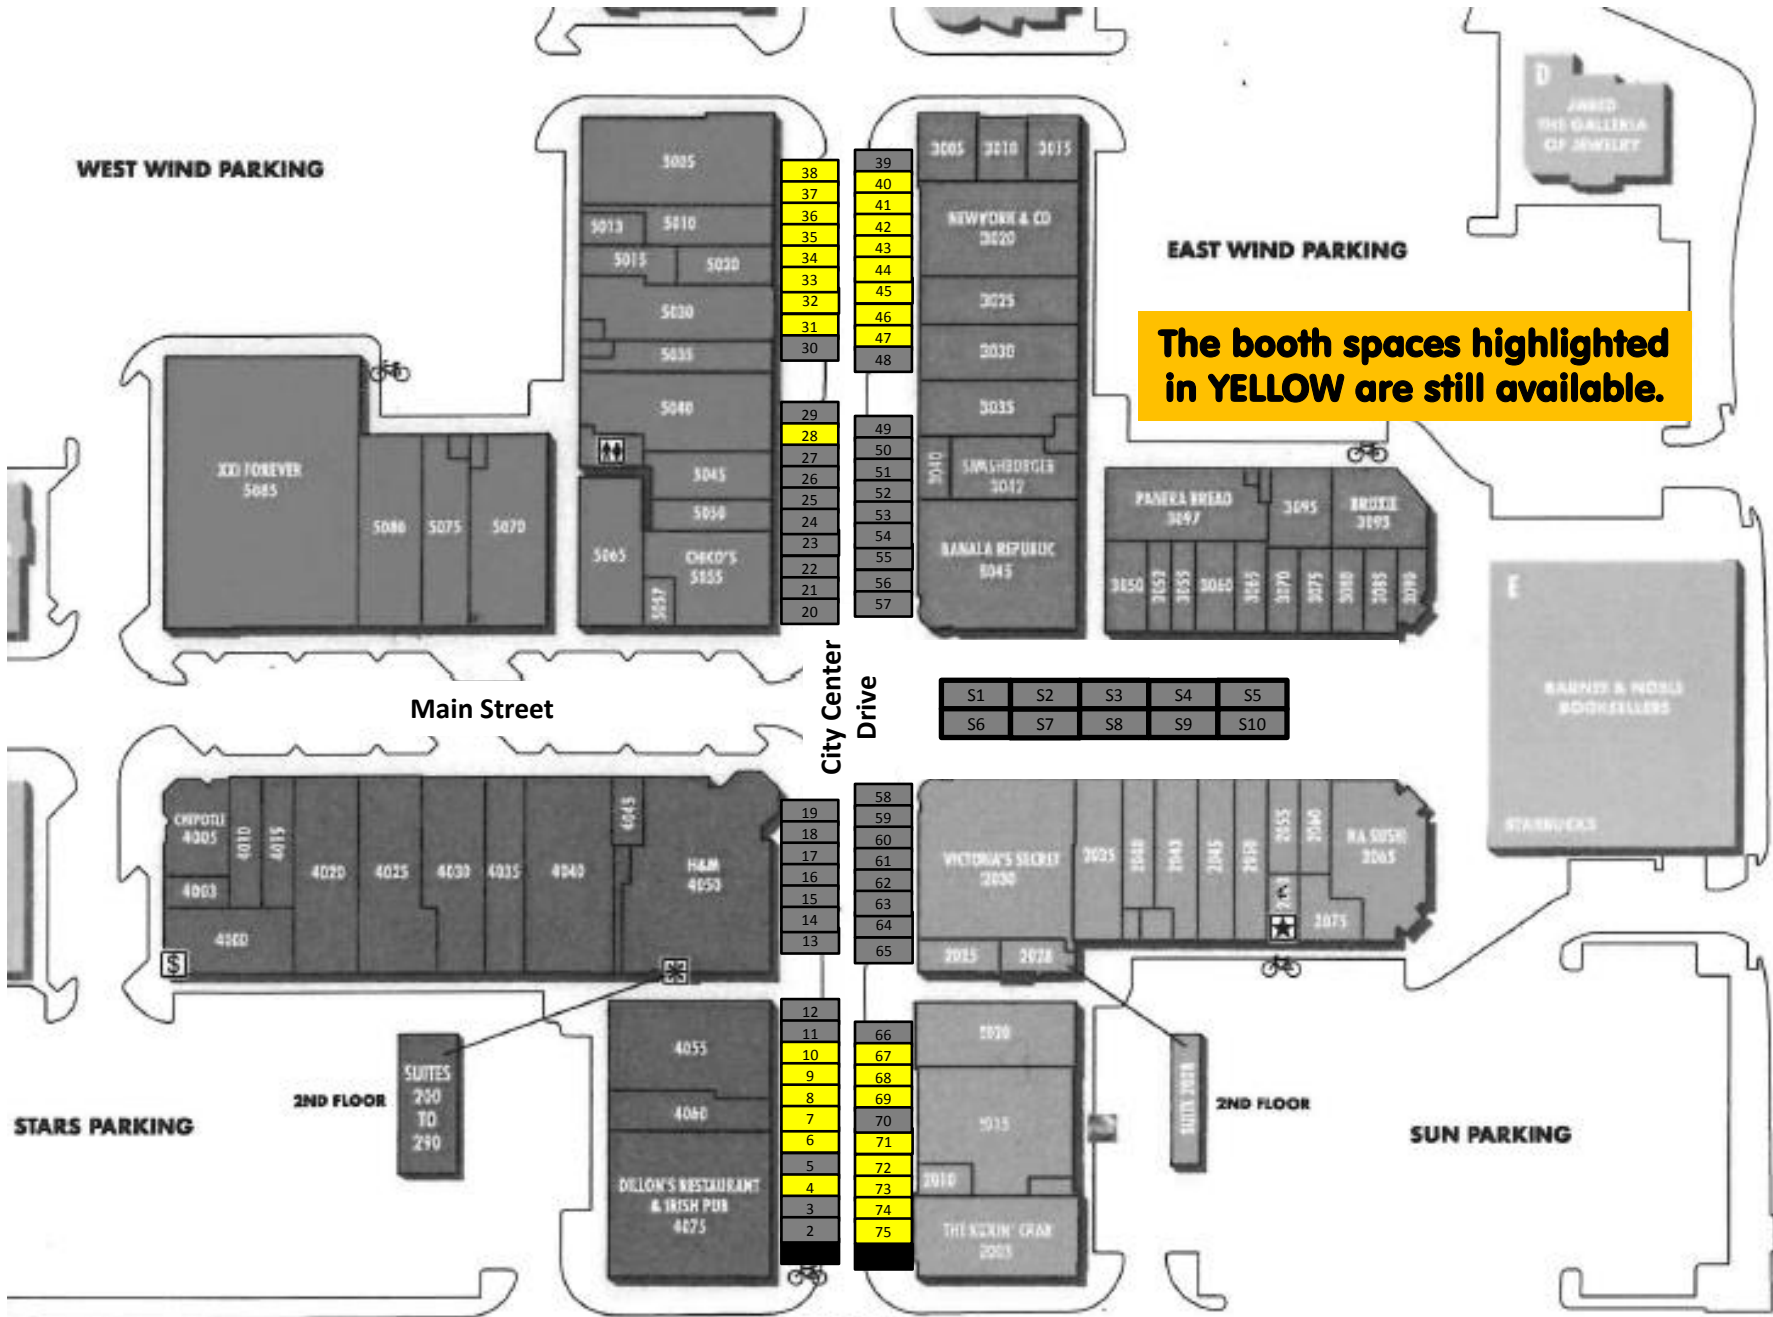

WEST WIND PARKING

EAST WIND PARKING

The booth spaces highlighted in YELLOW are still available.

Main Street

City Center Drive

Boys Republic Drive

STARS PARKING

SUN PARKING

Shoppes Drive

PARKING GARAGE

- 38
- 37
- 36
- 35
- 34
- 33
- 32
- 31
- 30
- 29
- 28
- 27
- 26
- 25
- 24
- 23
- 22
- 21
- 20

- 39
- 40
- 41
- 42
- 43
- 44
- 45
- 46
- 47
- 48
- 49
- 50
- 51
- 52
- 53
- 54
- 55
- 56
- 57

S1	S2	S3	S4	S5
S6	S7	S8	S9	S10

SUITES 290 TO 290

SUITES 307A

JEWEL THE GALLERY OF JEWELRY

BRANDS & NOVEL BOOKSELLERS  
STARBUCKS

XXI FOREVER 5085  
5086 5075 5070

5005  
5013 5010  
5015 5020  
5030  
5035  
5040  
5045  
5044  
5065  
5047 5055

4055  
4060  
DILLON'S RESTAURANT & IRISH PUB 4075

2070  
2015  
2010  
THE KICKIN' CRAB 2005

2ND FLOOR

2ND FLOOR